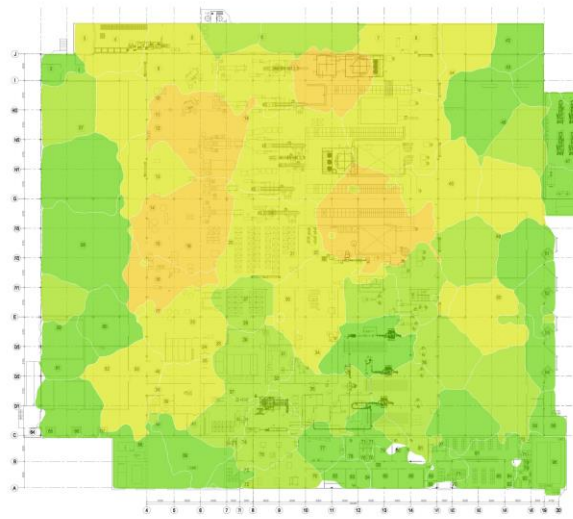

1st STR

2nd STR

Ch. INT

Example Wi-Fi Network Report

Airtime Utilization for Example_Processing_Plant_Site on 2.4 GHz band

Shows the utilization of the total available air time

Example Wi-Fi Network Report

Airtime Utilization for Example_Processing_Plant_Site on 5 GHz band

Shows the utilization of the total available air time

Example Wi-Fi Network Report

Capacity: Clients per AP for Example_Processing_Plant_Site on 2.4 GHz band

Shows how the Wi-Fi clients configured in your Capacity Requirement are distributed between the access points. The image shows Requested Associations