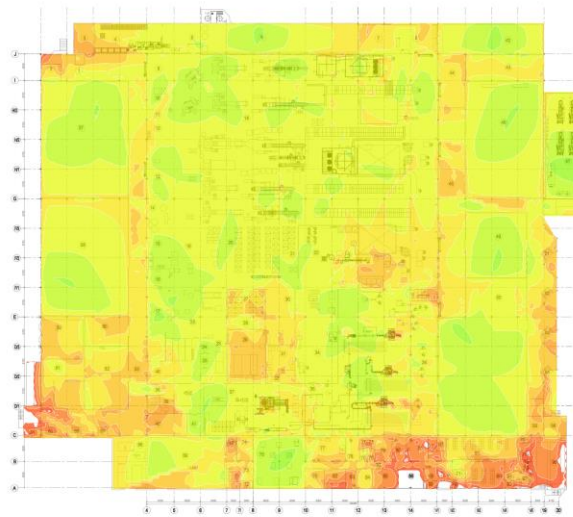

Secondary Signal Strength for Example_Processing_Plant_Site on 2.4 GHz band

Secondary Signal Strength shows the second strongest RSSI on any given location on the map. This heatmap helps to ensure smooth roaming for clients and quality of service for certain latency-sensitive applications, such as VoIP calls.