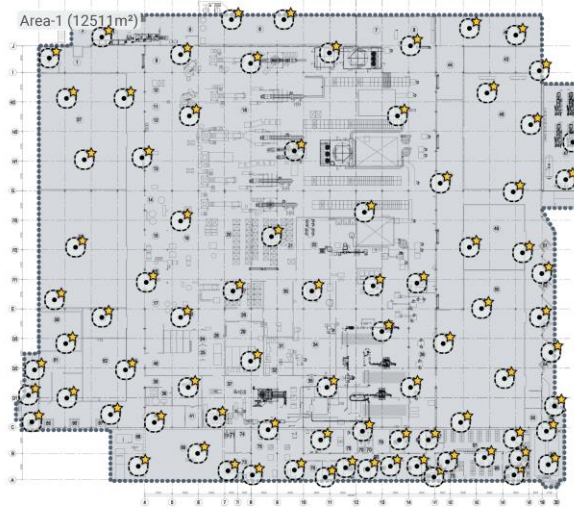

Example_Processing_Plant_Site

Survey routes and Access Points for Example_Processing_Plant_Site

View as / Project Offset:	Measured

Area-1 (12,511 m²)

Coverage Requirement: Ekahau Best Practices		
2.4 GHz	Signal Strength Min	-67.0 dBm
	Signal-to-Noise Ratio Min	20.0 dB
	Data Rate Min	24 Mbps
	Channel Interference Max	2 at min. -85.0 dBm
	Round Trip Time (RTT) Max	200 ms
	Packet Loss Max	0.0 %