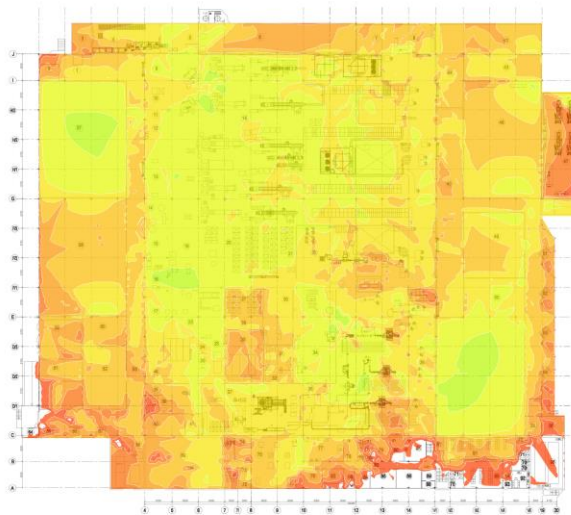

Tertiary Signal Strength for Example_Processing_Plant_Site on 2.4 GHz band

Tertiary Signal Strength is used to display the third strongest RSSI on any given point of the map. Tertiary Signal is mostly used to ensure sufficient quality of service for certain specialized services, such as Real-time Location (RTL) applications.