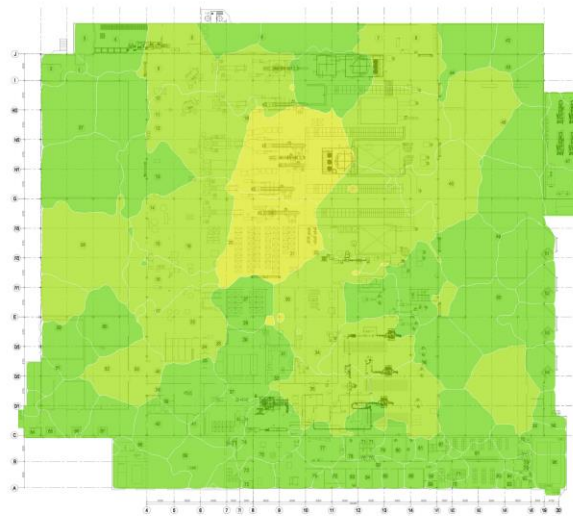

1st STR

2nd STR

Ch. INT

Example Wi-Fi Network Report

Airtime Utilization for Example_Processing_Plant_Site on 2.4 GHz band

Shows the utilization of the total available air time

Example Wi-Fi Network Report

Airtime Utilization for Example_Processing_Plant_Site on 5 GHz band

Shows the utilization of the total available air time

Example Wi-Fi Network Report

Capacity: Clients per AP for Example_Processing_Plant_Site on 2.4 GHz band

Shows how the Wi-Fi clients configured in your Capacity Requirement are distributed between the access points. The image shows Requested Associations