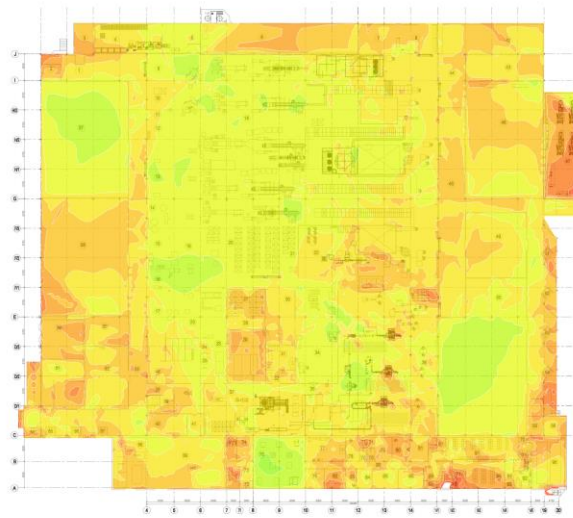

Tertiary Signal Strength for Example_Processing_Plant_Site on 5 GHz band

Tertiary Signal Strength is used to display the third strongest RSSI on any given point of the map. Tertiary Signal is mostly used to ensure sufficient quality of service for certain specialized services, such as Real-time Location (RTL) applications.