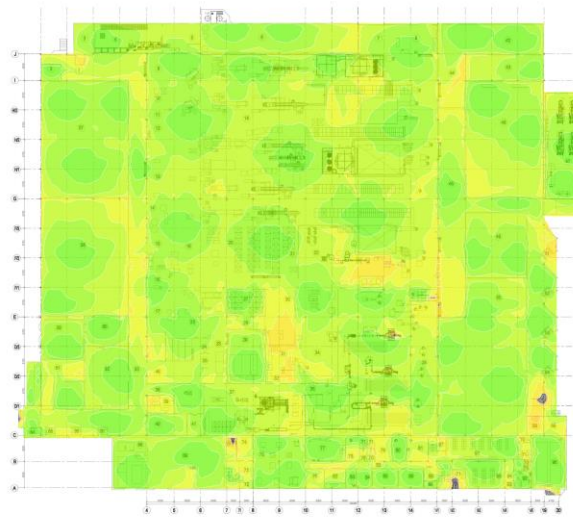

Example_Processing_Plant_Site

Survey routes and Access Points for Example_Processing_Plant_Site

View as / Project Offset:	Measured
---------------------------	----------

Area-1 (12,511 m²)

Coverage Requirement: Ekahau Best Practices		
2.4 GHz	Signal Strength Min	-67.0 dBm
	Signal-to-Noise Ratio Min	20.0 dB
	Data Rate Min	24 Mbps
	Channel Interference Max	2 at min. -85.0 dBm
	Round Trip Time (RTT) Max	200 ms
	Packet Loss Max	0.0 %

Example Wi-Fi Network Report

5 GHz	Signal Strength Min	-67.0 dBm
	Secondary Signal Strength Min	-67.0 dBm
	Signal-to-Noise Ratio Min	25.0 dB
	Data Rate Min	24 Mbps
	Channel Interference Max	1 at min. -85.0 dBm
	Round Trip Time (RTT) Max	200 ms
	Packet Loss Max	0.0 %
6 GHz	Signal Strength Min	-67.0 dBm
	Secondary Signal Strength Min	-67.0 dBm
	Signal-to-Noise Ratio Min	25.0 dB
	Data Rate Min	24 Mbps
	Channel Interference Max	1 at min. -85.0 dBm
	Round Trip Time (RTT) Max	200 ms
	Packet Loss Max	0.0 %
Capacity Requirement	<p>50 Generic Laptop [Web Email (2 Mbps)]</p> <p>50 Generic Smartphone [File Sharing, Normal (10 Mbps)]</p> <p>Total: 100 (600 Mbits/s)</p>	
Notes		

Signal Strength for Example_Processing_Plant_Site on 2.4 GHz band

Signal Strength - sometimes called coverage - is the most basic requirement for a wireless network. As a general guideline, low signal strength means unreliable connections, and low data throughput.

Signal Strength for Example_Processing_Plant_Site on 5 GHz band

Signal Strength - sometimes called coverage - is the most basic requirement for a wireless network. As a general guideline, low signal strength means unreliable connections, and low data throughput.