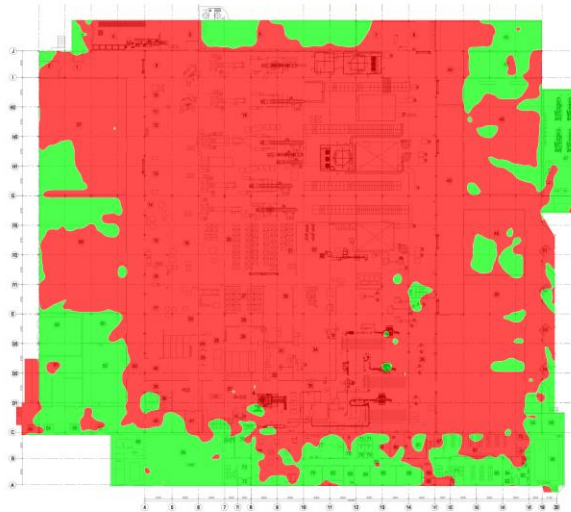

Example Wi-Fi Network Report

Network Health for Example_Processing_Plant_Site on 2.4 GHz band

Wi-Fi is typically built for a certain purpose or several purposes, such as VoIP, web browsing, or location tracking. With Network Health, you can, with a single visualization, display whether the network meets your requirements or not.