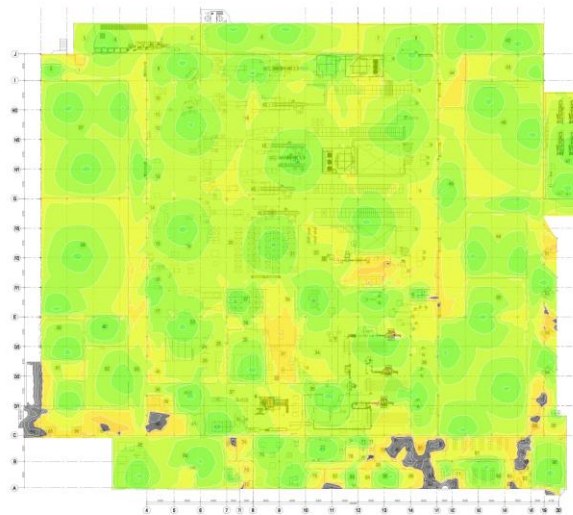

Example_Processing_Plant_Site

Survey routes and Access Points for Example_Processing_Plant_Site

View as / Project Offset:	Measured
---------------------------	----------

Area-1 (12,511 m²)

Coverage Requirement: Ekahau Best Practices		
2.4 GHz	Signal Strength Min	-67.0 dBm
	Signal-to-Noise Ratio Min	20.0 dB
	Data Rate Min	24 Mbps
	Channel Interference Max	2 at min. -85.0 dBm
	Round Trip Time (RTT) Max	200 ms
	Packet Loss Max	0.0 %

Example Wi-Fi Network Report

5 GHz	Signal Strength Min	-67.0 dBm
	Secondary Signal Strength Min	-67.0 dBm
	Signal-to-Noise Ratio Min	25.0 dB
	Data Rate Min	24 Mbps
	Channel Interference Max	1 at min. -85.0 dBm
	Round Trip Time (RTT) Max	200 ms
	Packet Loss Max	0.0 %
6 GHz	Signal Strength Min	-67.0 dBm
	Secondary Signal Strength Min	-67.0 dBm
	Signal-to-Noise Ratio Min	25.0 dB
	Data Rate Min	24 Mbps
	Channel Interference Max	1 at min. -85.0 dBm
	Round Trip Time (RTT) Max	200 ms
	Packet Loss Max	0.0 %
Capacity Requirement	<p>50 Generic Laptop [Web Email (2 Mbps)]</p> <p>50 Generic Smartphone [File Sharing, Normal (10 Mbps)]</p> <p>Total: 100 (600 Mbits/s)</p>	
Notes		

Signal Strength for Example_Processing_Plant_Site on 2.4 GHz band

Signal Strength - sometimes called coverage - is the most basic requirement for a wireless network. As a general guideline, low signal strength means unreliable connections, and low data throughput.

Signal Strength for Example_Processing_Plant_Site on 5 GHz band

Signal Strength - sometimes called coverage - is the most basic requirement for a wireless network. As a general guideline, low signal strength means unreliable connections, and low data throughput.