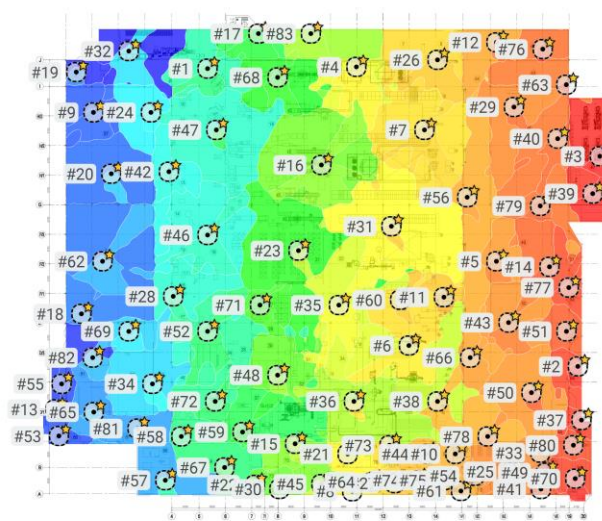

1 Mb/s

300 Mb/s

Example Wi-Fi Network Report

Data Rate for Example_Processing_Plant_Site on 5 GHz band

Data Rate is the highest possible speed (measured in megabits per second) at which the wireless devices will be transmitting data. Typically the true data throughput is about half of the data rate or less.

1 Mb/s

585 Mb/s

Example Wi-Fi Network Report

Throughput for Example_Processing_Plant_Site on 2.4 GHz band

Displays the measured throughput. If no measured throughput is available, then the estimated maximum throughput is shown instead.

0 Mb/s

240 Mb/s

Example Wi-Fi Network Report

Throughput for Example_Processing_Plant_Site on 5 GHz band

Displays the measured throughput. If no measured throughput is available, then the estimated maximum throughput is shown instead.

0 Mb/s

420 Mb/s

Example Wi-Fi Network Report

Associated Access Point for Example_Processing_Plant_Site

Displays the access point the client device is associated with. The image shows Predicted Association - Signal Strength