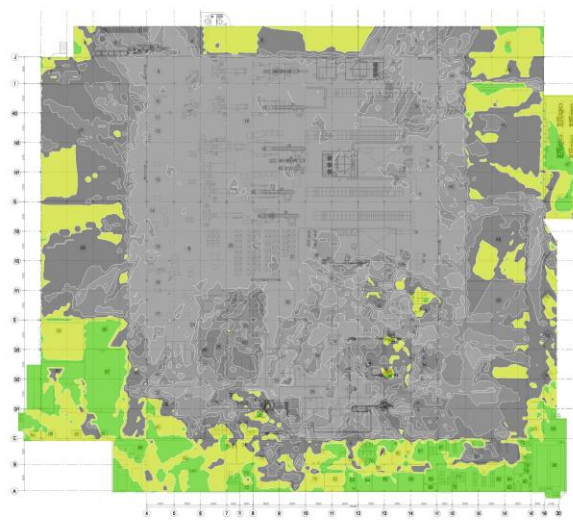

Signal To Noise Ratio (SNR) for Example_Processing_Plant_Site on 5 GHz band

Signal-To-Noise Ratio indicates how much the signal strength is stronger than the noise (co-channel interference). Signal must be stronger than noise (SNR greater than zero) for data transfer to be possible. If the signal is only barely stronger than noise, you may encounter occasional connection drop-offs.

Example Wi-Fi Network Report

Channel Interference for Example_Processing_Plant_Site on 2.4 GHz band

Channel interference indicates the number of access points overlapping at each location in a single channel.

Example Wi-Fi Network Report

Channel Interference for Example_Processing_Plant_Site on 5 GHz band

Channel interference indicates the number of access points overlapping at each location in a single channel.