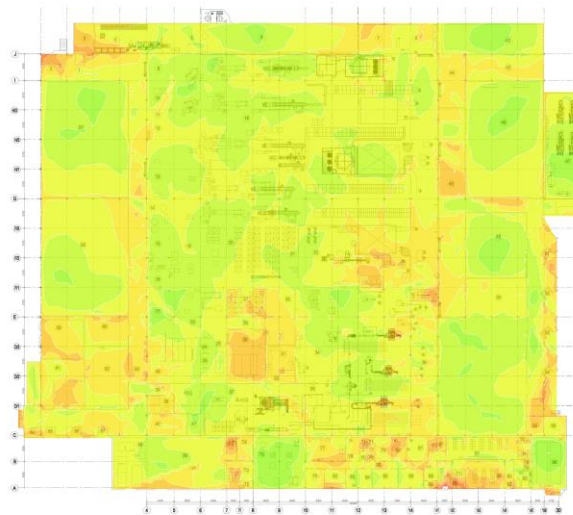

Secondary Signal Strength for Example_Processing_Plant_Site on 5 GHz band

Secondary Signal Strength shows the second strongest RSSI on any given location on the map. This heatmap helps to ensure smooth roaming for clients and quality of service for certain latency-sensitive applications, such as VoIP calls.